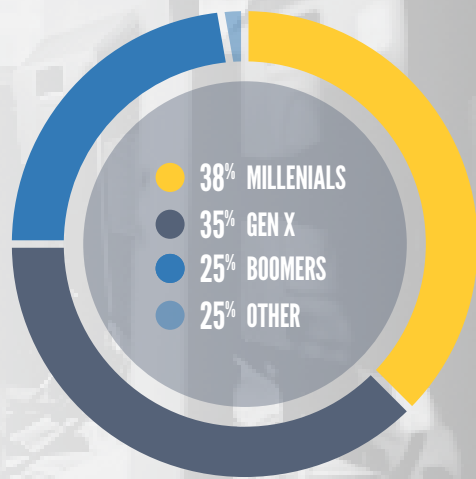

IT'S A NEW DIGITAL WORLD, BUT EXPERIENCE STILL MATTERS

Access to engineering talent with the diverse set of skills required for the development, deployment, and maintenance of IoT devices is essential to building a secure digital world.

DYNAMICS AT PLAY INCLUDE:

A MASSIVE TRANSITION TOWARD EDGE COMPUTE

The percentage of enterprise data captured and processed outside of a traditional data center is skyrocketing¹.

A GENERATIONAL SHIFT IN THE WORKFORCE

Millennials are now the largest share of the workforce².

A SHORTAGE OF QUALIFIED TECHNICAL CANDIDATES

82% of executives reported a shortage of qualified technical candidates³.

THE IMPORTANCE OF EMBEDDED EXPERIENCE TO KEEPING SYSTEMS SECURE